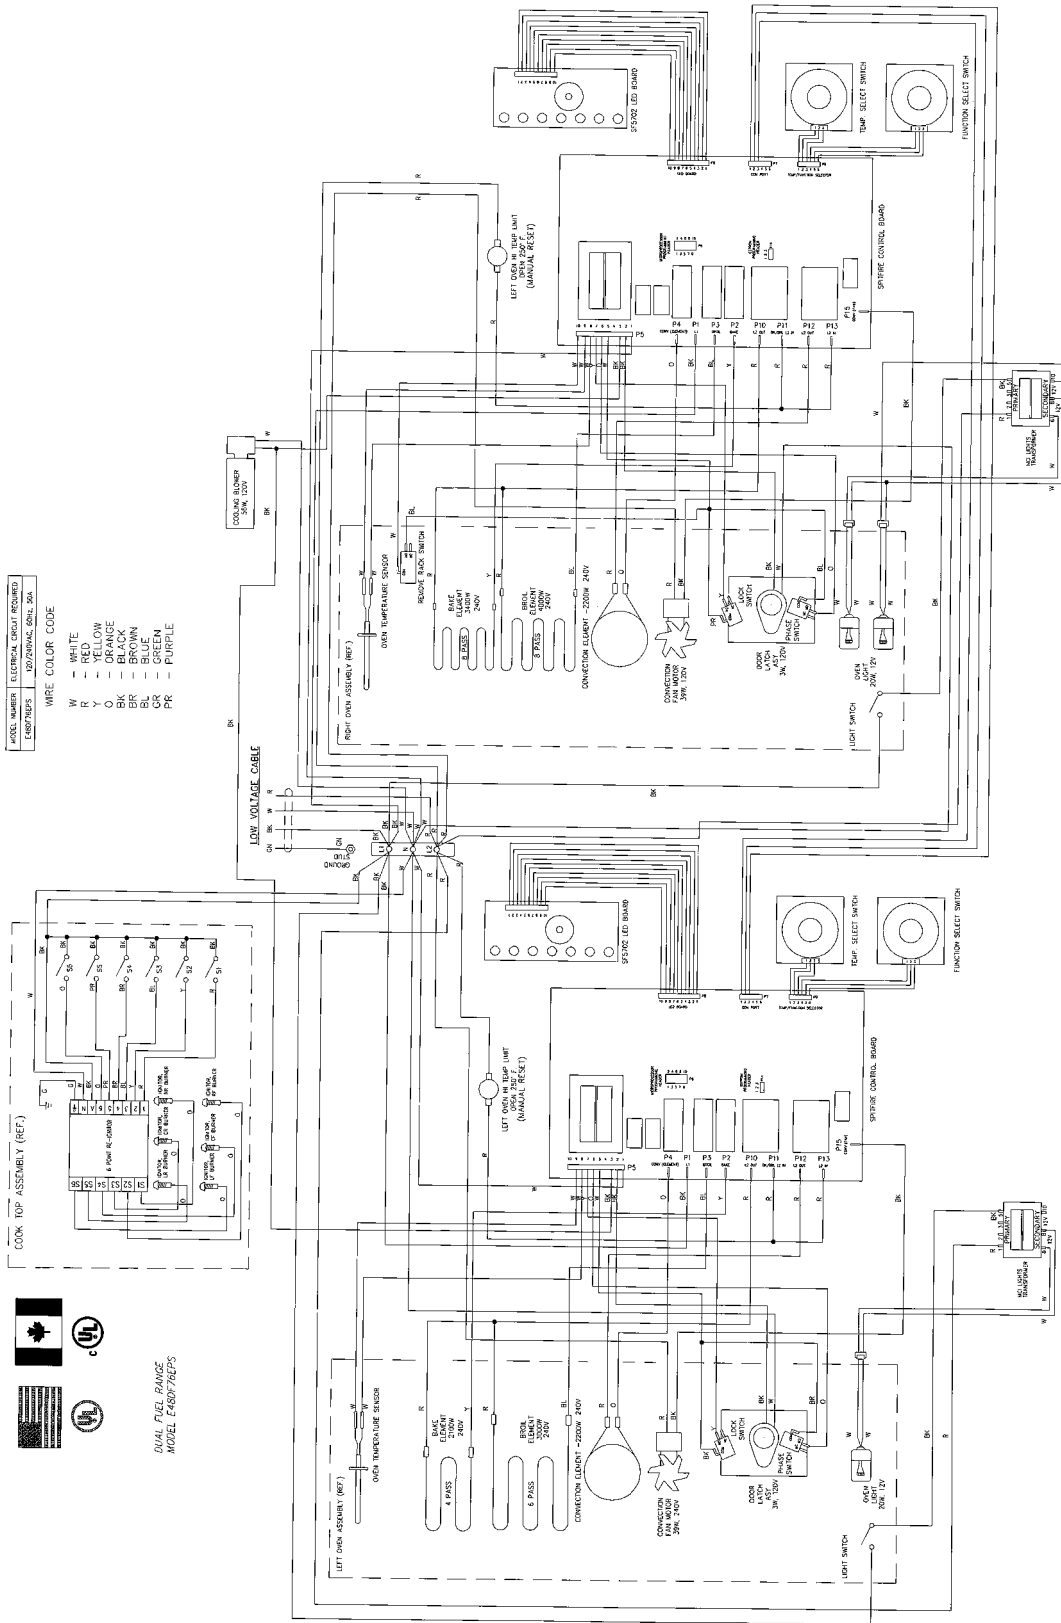

DOOR

POS. NO	PART NO.	DESCRIPTION
1	5304453265	Door Assembly, complete, large oven, w/handle
1A	5304453266	Door Assembly, complete, small oven, w/handle
4	5304456544	Shield, heat, lower, large oven
4A	5304456552	Shield, heat, lower, small oven
5	5304456545	Shield, heat, inner, large oven
5A	5304456553	Shield, heat, inner, small oven
6	5304456546	Shield, heat, outer, large oven
6A	5304456554	Shield, heat, outer, small oven
7	5304456516	Hinge, door, RH, large oven
7A	5304456517	Hinge, door, LH, large oven
8	5304456547	Glass, window package, large oven
8A	5304456555	Glass, window package, small oven
9	5304456548	Liner, door, large oven
9A	5304456556	Liner, door, small oven
10	5304453264	Screw, handle mtg.
12	5304456550	Gasket, door, large oven
12A	5304456557	Gasket, door, small oven
13	5304456558	Door Skin, assembly, large oven
13A	5304456559	Door Skin, assembly, small oven
14	5304456560	Hinge, door, RH, small oven
14A	5304456561	Hinge, door, LH, small oven
18	5304456551	Gasket, glass pack, large oven
18A	5304456562	Gasket, glass pack, small oven
22	5304456540	Bracket, hinge cover, (2)
29	5304456541	Spacer, handle, (4)
39	5304453267	Handle Assembly, w/endcaps, large oven
39A	5304453268	Handle Assembly, w/endcaps, small oven
50	5304456542	Nameplate, Electrolux, (2)
*	5304456543	Screw, wshr hd, #8 x 1/2", (2)

WIRING DIAGRAM

DUAL FUEL RANGE
MODEL E48DF76EPS